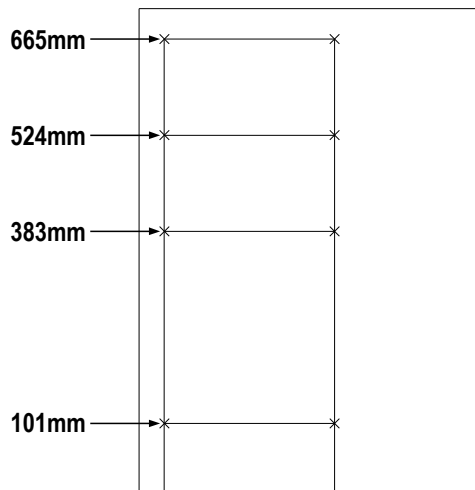

Impaz 4020 Cabinet Profile Fixing Position and Drawer Front Fixing Position

Cabinet Profile mounting height on Carcase Side

Drawer Front drilling position

Impaz 4020 Cabinet Profile Fixing Position and Drawer Front Fixing Position

Cabinet Profile mounting height on Carcase Side

Drawer Front drilling position

Impaz 4620 Cabinet Profile Fixing Position and Drawer Front Fixing Position

Cabinet Profile mounting height on Carcase Side

Drawer Front drilling position