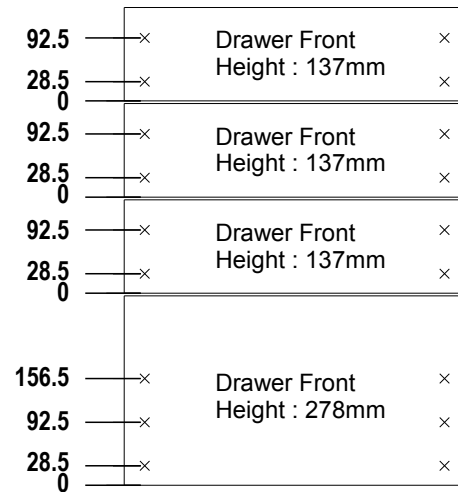

Impaz 4020 Cabinet Profile Fixing Position and Drawer Front Fixing Position

Cabinet Profile mounting height on Carcase Side

Drawer Front drilling position

Impaz 4020 Cabinet Profile Fixing Position and Drawer Front Fixing Position

Cabinet Profile mounting height on Carcase Side

Drawer Front drilling position

Impaz 4620 Cabinet Profile Fixing Position and Drawer Front Fixing Position

Cabinet Profile mounting height on Carcase Side

Drawer Front drilling position