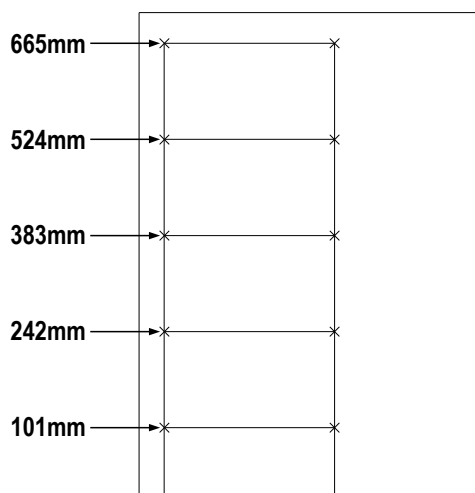

Impaz 4020 Cabinet Profile Fixing Position and Drawer Front Fixing Position

Cabinet Profile mounting height on Carcase Side

Drawer Front drilling position

Impaz 4020 Cabinet Profile Fixing Position and Drawer Front Fixing Position

Cabinet Profile mounting height on Carcase Side

Drawer Front drilling position

Impaz 4620 Cabinet Profile Fixing Position and Drawer Front Fixing Position

Cabinet Profile mounting height on Carcase Side

Drawer Front drilling position