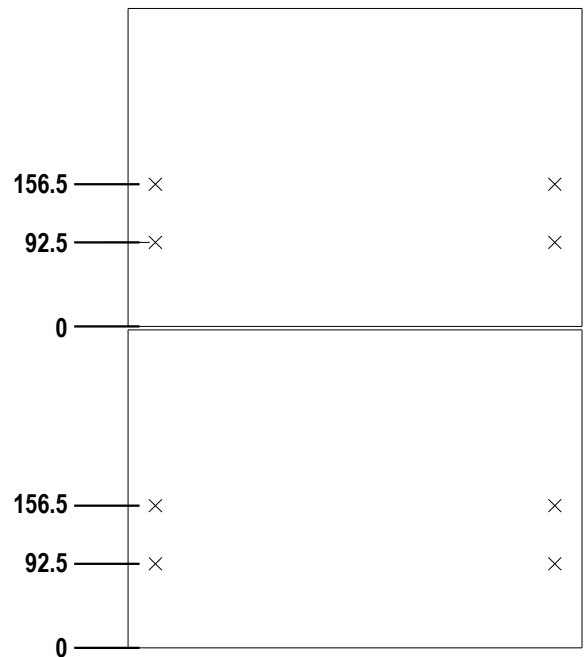

Impaz 4020 Cabinet Profile Fixing Position and Drawer Front Fixing Position

Cabinet Profile mounting height on Carcase Side

Drawer Front drilling position

Impaz 4020 Cabinet Profile Fixing Position and Drawer Front Fixing Position

Cabinet Profile mounting height on Carcase Side

Drawer Front drilling position

Impaz 4620 Cabinet Profile Fixing Position and Drawer Front Fixing Position

Cabinet Profile mounting height on Carcase Side

Drawer Front drilling position