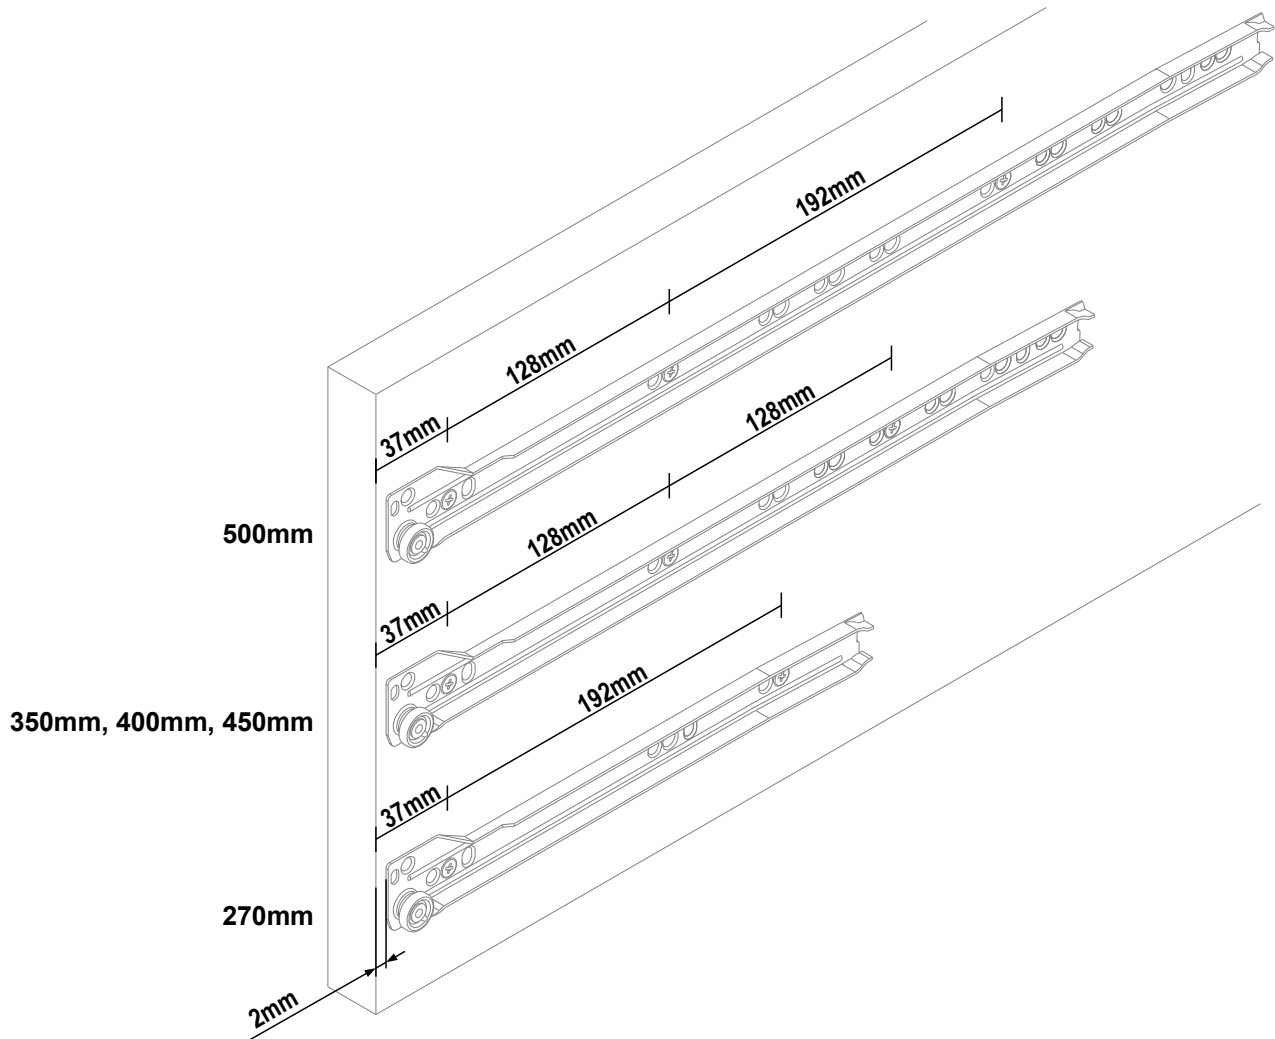

Impaz 4020 Cabinet Profile Fixing Position and Drawer Front Fixing Position

Cabinet Profile mounting height on Carcase Side

Drawer Front drilling position

Impaz 4020 Cabinet Profile Fixing Position and Drawer Front Fixing Position

Cabinet Profile mounting height on Carcase Side

Drawer Front drilling position

Impaz 4620 Cabinet Profile Fixing Position and Drawer Front Fixing Position

Cabinet Profile mounting height on Carcase Side

Drawer Front drilling position