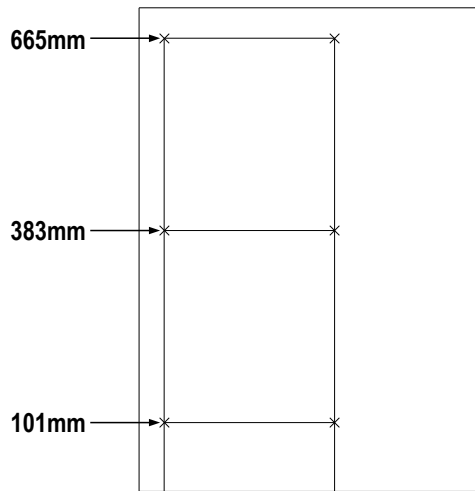

Impaz 4020 Cabinet Profile Fixing Position and Drawer Front Fixing Position

Cabinet Profile mounting height on Carcase Side

Drawer Front drilling position

Impaz 4020 Cabinet Profile Fixing Position and Drawer Front Fixing Position

Cabinet Profile mounting height on Carcase Side

Drawer Front drilling position

Impaz 4620 Cabinet Profile Fixing Position and Drawer Front Fixing Position

Cabinet Profile mounting height on Carcase Side

Drawer Front drilling position