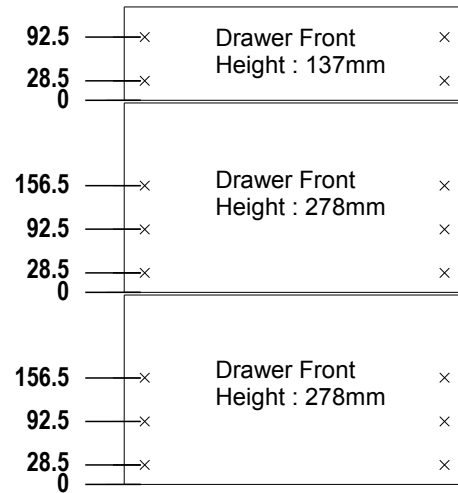

Impaz 4020 Cabinet Profile Fixing Position and Drawer Front Fixing Position

Cabinet Profile mounting height on Carcase Side

Drawer Front drilling position

Impaz 4020 Cabinet Profile Fixing Position and Drawer Front Fixing Position

Cabinet Profile mounting height on Carcase Side

Drawer Front drilling position

Impaz 4620 Cabinet Profile Fixing Position and Drawer Front Fixing Position

Cabinet Profile mounting height on Carcase Side

Drawer Front drilling position