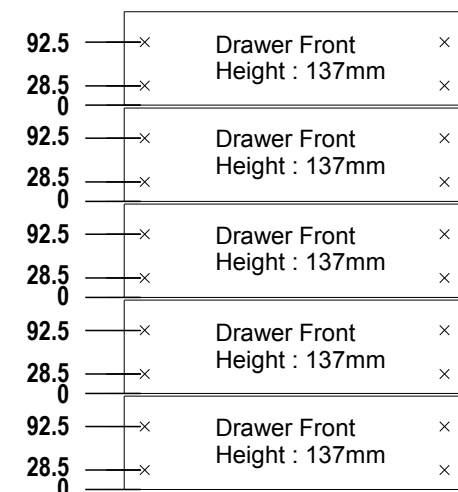

Impaz 4020 Cabinet Profile Fixing Position and Drawer Front Fixing Position

Cabinet Profile mounting height on Carcase Side

Drawer Front drilling position

Impaz 4020 Cabinet Profile Fixing Position and Drawer Front Fixing Position

Cabinet Profile mounting height on Carcase Side

Drawer Front drilling position

Impaz 4620 Cabinet Profile Fixing Position and Drawer Front Fixing Position

Cabinet Profile mounting height on Carcase Side

Drawer Front drilling position