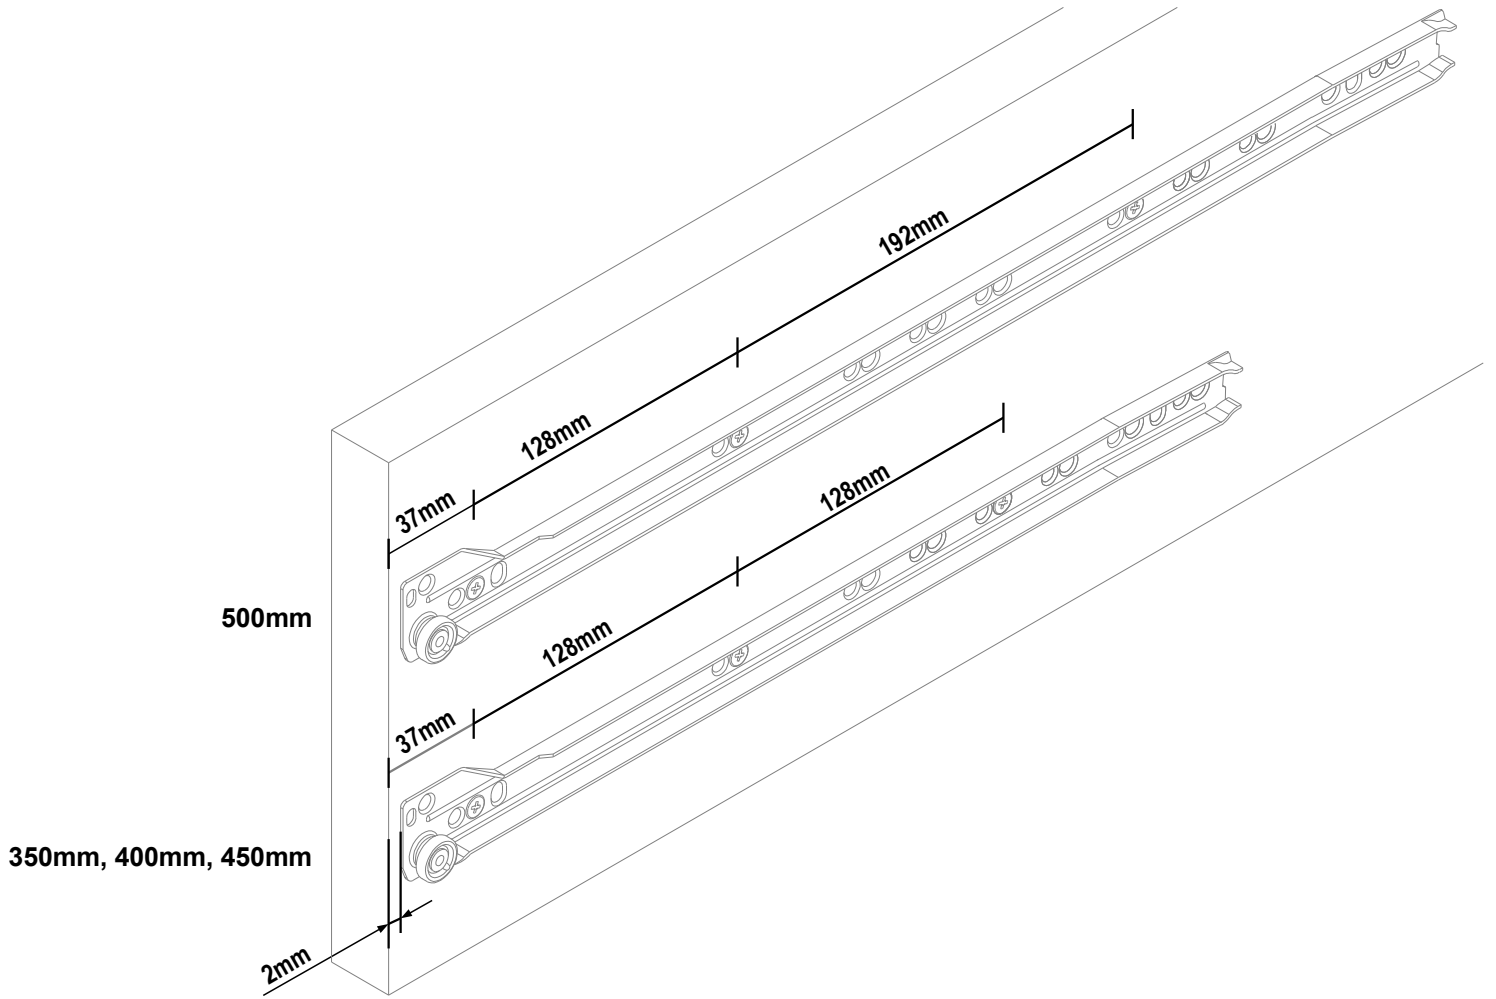

Impaz 4020 Cabinet Profile Fixing Position and Drawer Front Fixing Position

Cabinet Profile mounting height on Carcase Side

Drawer Front drilling position

Impaz 4020 Cabinet Profile Fixing Position and Drawer Front Fixing Position

Cabinet Profile mounting height on Carcase Side

Drawer Front drilling position

Impaz 4620 Cabinet Profile Fixing Position and Drawer Front Fixing Position

Cabinet Profile mounting height on Carcase Side

Drawer Front drilling position