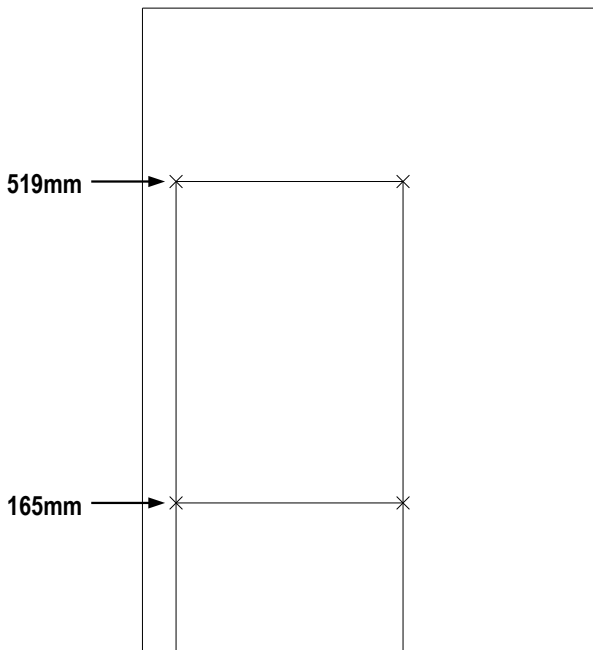

Impaz 4020 Cabinet Profile Fixing Position and Drawer Front Fixing Position

Cabinet Profile mounting height on Carcase Side

Drawer Front drilling position

Impaz 4020 Cabinet Profile Fixing Position and Drawer Front Fixing Position

Cabinet Profile mounting height on Carcase Side

Drawer Front drilling position

Impaz 4620 Cabinet Profile Fixing Position and Drawer Front Fixing Position

Cabinet Profile mounting height on Carcase Side

Drawer Front drilling position