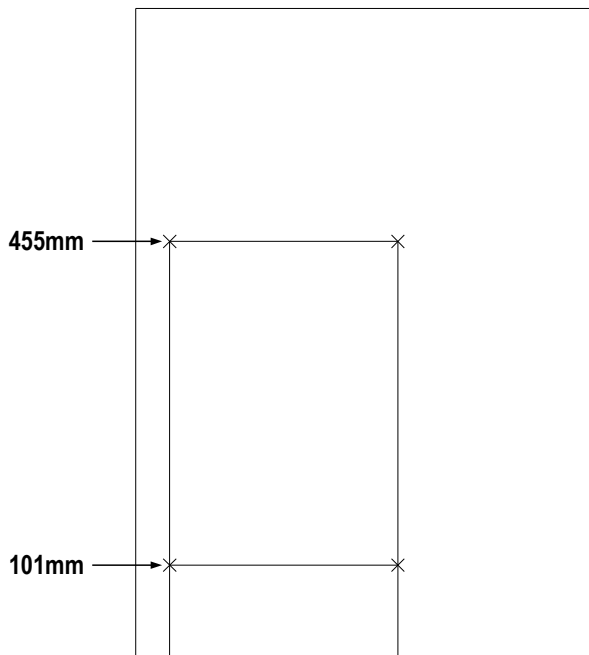

Impaz 4020 Cabinet Profile Fixing Position and Drawer Front Fixing Position

Cabinet Profile mounting height on Carcase Side

Drawer Front drilling position

Impaz 4020 Cabinet Profile Fixing Position and Drawer Front Fixing Position

Cabinet Profile mounting height on Carcase Side

Drawer Front drilling position

Impaz 4620 Cabinet Profile Fixing Position and Drawer Front Fixing Position

Cabinet Profile mounting height on Carcase Side

Drawer Front drilling position