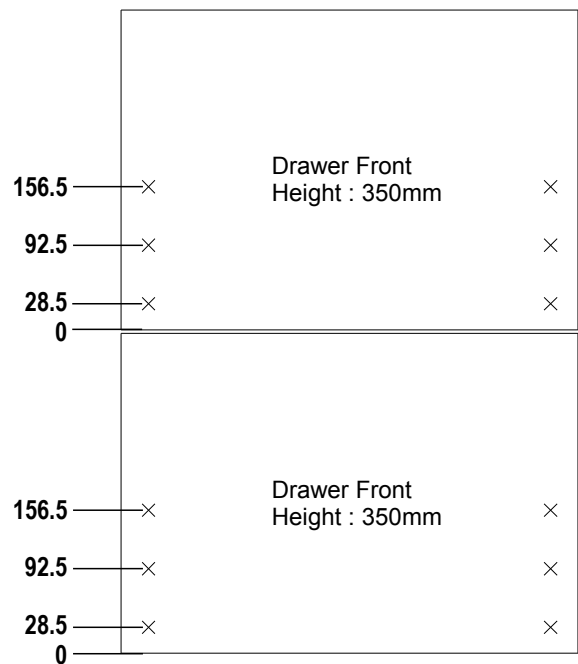

Impaz 4020 Cabinet Profile Fixing Position and Drawer Front Fixing Position

Cabinet Profile mounting height on Carcase Side

Drawer Front drilling position

Impaz 4020 Cabinet Profile Fixing Position and Drawer Front Fixing Position

Cabinet Profile mounting height on Carcase Side

Drawer Front drilling position

Impaz 4620 Cabinet Profile Fixing Position and Drawer Front Fixing Position

Cabinet Profile mounting height on Carcase Side

Drawer Front drilling position